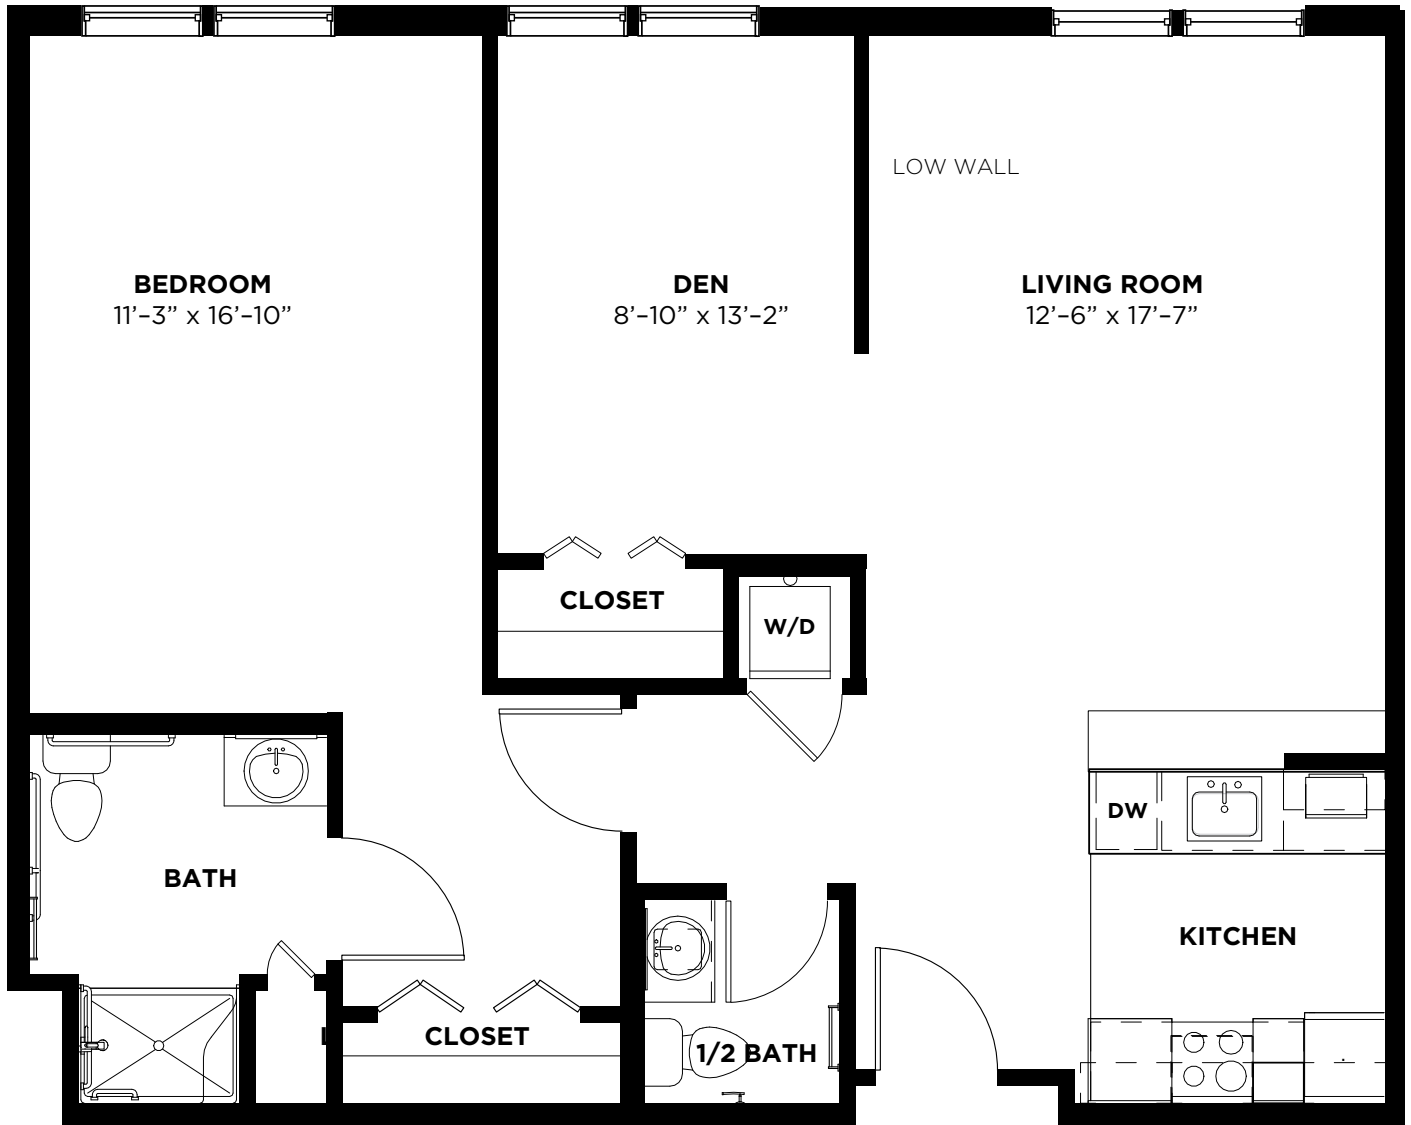

Independent Living

One Bedroom with Den, 1.5 Bath

All dimensions are approximate. Floor plans are subject to modification.